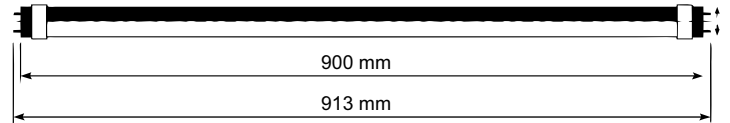

EZFIT

FEATURES

- Compatible with a wide range of ballasts.
- Allows the fixture to maintain original UL and CSA compliance.
- Eliminates rewiring.
- Compatible with existing installations.
- High light output varying from 100 lm per watt.
- Wide 150° light distribution.
- Instant-on light.
- Power factor: 0.95 +/-2W.
- No mercury, allowing for non-hazard disposal.
- Emits no UV or IR rays.

SPECIFICATIONS

Ordering Information: Example: [LG-3FT8] - [15W] [40] - [BC] *BC = Ballast Compatible

Model Number	Input Power	CCT	Rated Lumens	Voltage
LG-3FT8	15W	[30] 3000K [40] 4000K [50] 5000K	1,220 lm 1,318 lm 1,350 lm	120-277V 347V

Project Name

Notes

DIMENSIONS

APPLICATIONS

LED T8 lamps are a cost effective replacement for old inefficient fluorescent T8 and T12 lamps. The lamp fits into any linear fluorescent fixture, making it a perfect upgrade solution where energy savings and long life are crucial.