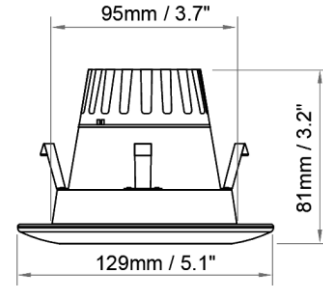

DIMENSIONS

FEATURES

- Energy saving versus standard downlights
- High light output
- Wide beam angle
- Instant-on light
- Dimming capability - TRIAC
- Long life: up to 50,000 hrs. L70
- Compatible with existing installations
- Power factor: 0.95 +/-1
- No mercury, allowing for non-hazard disposal
- Emits no UV or IR rays

WARRANTY

Three-Year Warranty