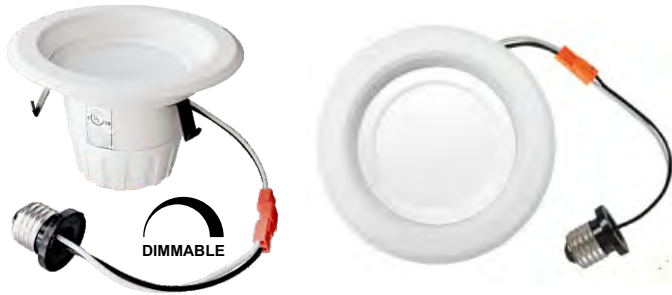

LG-RD4

9W

THE **L** **E** **D** ADVANTAGE

4"

LED Recessed Downlight

4" LED RECESSED DOWNLIGHT

LG-RD4 9W

PRODUCT IMAGES

APPLICATIONS

The LED 4" recessed downlight kit is a quick and easy install which fits most standard 4" Insulated Ceiling (IC) housings, Airtight (AT) housings and non-IC housings. It is ideal for use in both retrofit and new construction applications, providing a complete finish to standard recessed fixture. Suitable for residential, institutional or commercial applications.

LISTINGS / CERTIFICATES

C-UL US certified to US and Canadian safety standards. Energy Star qualified products.

SPECIFICATIONS

Ordering Information: Example: [LG-RD4] - [09W] [30]

Model #	Input Power	CCT	Rated Lumens	Voltage
LG-RD4	[09W] 9W	[30] 3000K [40] 4000K [50] 5000K	720 lm 770 lm 820 lm	120V

Project Name

Notes

DIMENSIONS

FEATURES

- Energy saving versus standard downlights
- High light output
- Wide beam angle
- Instant-on light
- Dimming capability - TRIAC
- Long life: up to 50,000 hrs. L70
- Compatible with existing installations
- Power factor: 0.95 +/-1
- No mercury, allowing for non-hazard disposal
- Emits no UV or IR rays