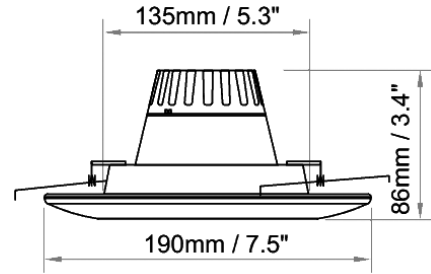

DIMENSIONS

FEATURES

- Energy saving versus standard downlights
- High light output
- Wide beam angle
- Instant-on light
- Dimming capability - TRIAC
- Long life: up to 50,000 hrs. L70
- Compatible with existing installations
- Power factor: 0.95 +/-1
- No mercury, allowing for non-hazard disposal
- Emits no UV or IR rays

WARRANTY

Three-Year Warranty