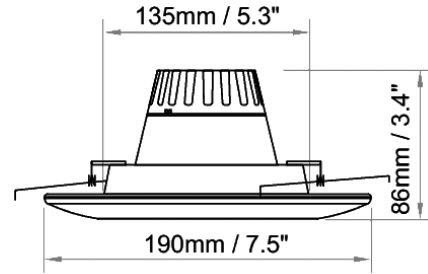

6" LED RECESSED DOWNLIGHT

LG-RD6 13W

PRODUCT IMAGES

APPLICATIONS

The LED 6" recessed downlight kit is a quick and easy install which fits most standard 6" Insulated Ceiling (IC) housings, Airtight (AT) housings and non-IC housings. It is ideal for use in both retrofit and new construction applications, providing a complete finish to standard recessed fixture. Suitable for residential, institutional or commercial applications.

LISTINGS / CERTIFICATES

C-UL US certified to US and Canadian safety standards.

SPECIFICATIONS

Ordering Information: Example: [LG-RD6] - [13W] [30]

| Model # | Input Power | CCT | Rated Lumens | Voltage |
|---------|-------------|--|----------------------------------|---------|
| LG-RD6 | [13W] 13W | [30] 3000K [40] 4000K [50] 5000K | 1,000 lm 1,050 lm 1,100 lm | 120V |

Project Name

Notes

DIMENSIONS

FEATURES

- Energy saving versus standard downlights
- High light output
- Wide beam angle
- Instant-on light
- Dimming capability - TRIAC
- Long life: up to 50,000 hrs. L70
- Compatible with existing installations
- Power factor: 0.95 +/-1
- No mercury, allowing for non-hazard disposal
- Emits no UV or IR rays